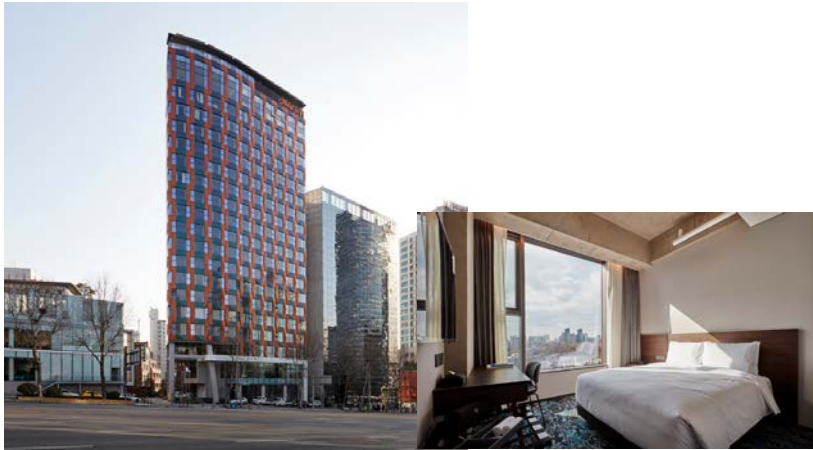

14. Hotel In 9

Grade	★★★	
Address	618 Yeongdong-daero, Gangnam-gu, Seoul, Korea	
Homepage	http://www.hotelin9.com/	
Distance from Venue	8 min. on foot (522m)	
Room Size	Standard (Sold Out)	-