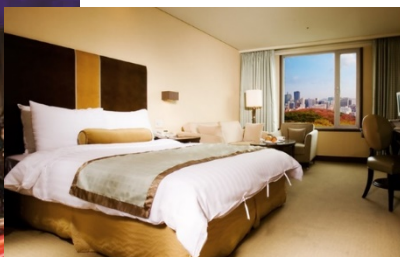

8. Ramada Seoul

Grade	★★★★	
Address	410, Bongeunsa-ro, Gangnam-gu, Seoul, Korea	
Homepage	https://www.ramadaseoul.co.kr/eng	
Distance from Venue	10 min. by car (2.77km)	
Room Size	Superior	25m²