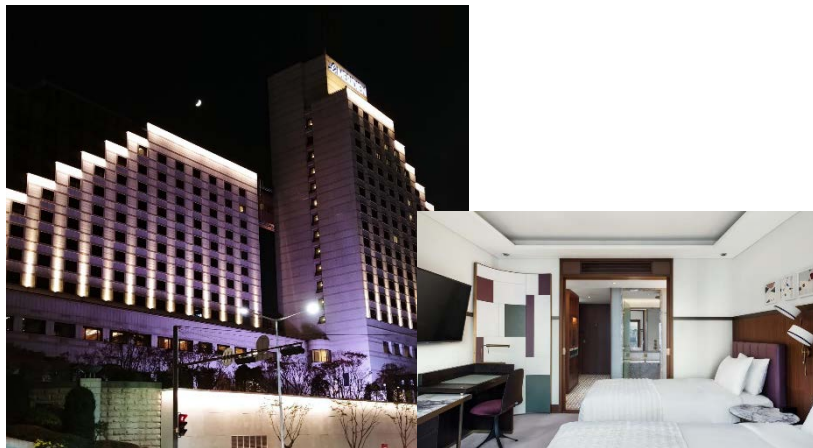

1. Grand Intercontinental Seoul Parnas

Grade	★★★★★	
Address	521 Teheran-ro, Gangnam-gu, Seoul, Korea	
Homepage	https://seoul.intercontinental.com/grandicparnas/m/eng/Index.ic	
Distance from Venue	5 min. on foot (300m)	
Room Size	Deluxe	40m ²
	Jr. Suite	60m ²
	Club Deluxe	40m ²

2. InterContinental Seoul COEX

Grade	★★★★★	
Address	524 Bongeunsa-ro, Gangnam-gu, Seoul, Korea	
Homepage	https://seoul.intercontinental.com/iccoex/m/eng/Index.ic	
Distance from Venue	Venue Hotel	
Room Size	Superior	37m ²
	Temple View	37m ²
	Club Superior	37m ²

3. Oakwood Premier COEX

Grade	★★★★★	
Address	46 Teheran-ro 87-gil, Gangnam-gu, Seoul, Korea	
Homepage	http://www.oakwoodpremier.co.kr/?view=main&mode=opcc_eng	
Distance from Venue	4 min. on foot (280m)	
Room Size	Studio Superior	47m ²
	Studio Premier	58m ²
	1 bedroom	96m ²

5. Imperial Palace

Grade	★★★★★	
Address	640 Eon-ju Ro, Gangnam-gu, Seoul, Korea	
Homepage	https://www.imperialpalace.co.kr/eng/	
Distance from Venue	15 min. by car (3.8km)	
Room Size	Superior	28m ²
	Deluxe	37m ²