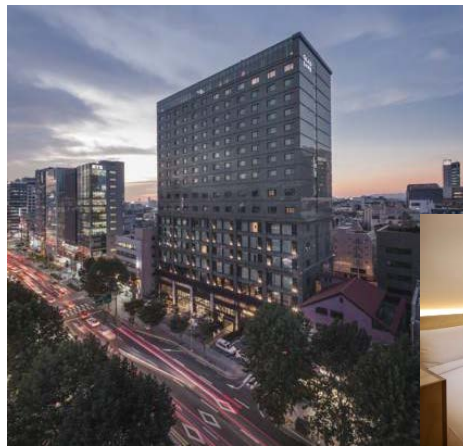

11. Glad Live Gangnam

Grade	★★★	
Address	223, Bongeunsa-ro, Gangnam-gu, Seoul, Korea	
Homepage	http://glad-hotels.com/en/web/gangnamlive-en	
Distance from Venue	13 min. by car (3.23km)	
Room Size	Superior Double	27m²
	Standard Twin	27m²