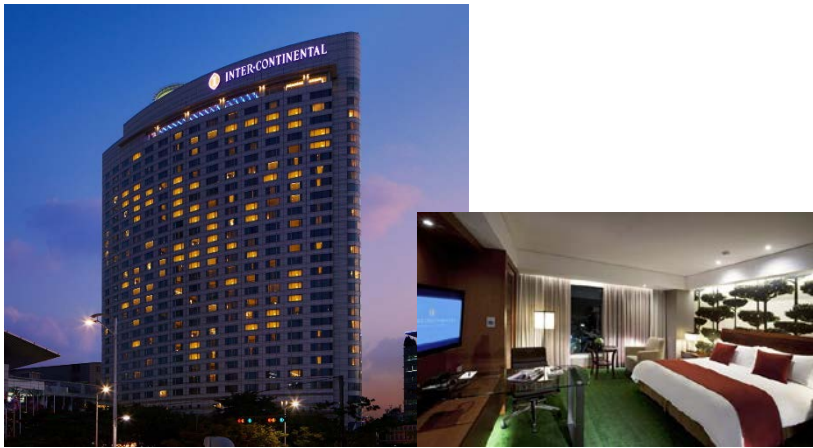

1. Grand Intercontinental Seoul Parnas

Grade	★★★★★	
Address	521 Teheran-ro, Gangnam-gu, Seoul, Korea	
Homepage	https://seoul.intercontinental.com/grandicparnas/m/eng/Index.ic	
Distance from Venue	5 min. on foot (300m)	
Room Size	Deluxe	40m ²
	Jr. Suite	60m ²
	Club Deluxe	40m ²

2. InterContinental Seoul COEX

Grade	★★★★★	
Address	524 Bongeunsa-ro, Gangnam-gu, Seoul, Korea	
Homepage	https://seoul.intercontinental.com/iccoex/m/eng/Index.ic	
Distance from Venue	Venue Hotel	
Room Size	Superior	37m ²
	Temple View	37m ²
	Club Superior	37m ²

3. Oakwood Premier COEX

Grade	★★★★★	
Address	46 Teheran-ro 87-gil, Gangnam-gu, Seoul, Korea	
Homepage	http://www.oakwoodpremier.co.kr/?view=main&mode=opcc_eng	
Distance from Venue	4 min. on foot (280m)	
Room Size	Studio Superior	47m ²
	Studio Premier	58m ²
	1 bedroom	96m ²

5. Imperial Palace

Grade	★★★★★	
Address	640 Eon-ju Ro, Gangnam-gu, Seoul, Korea	
Homepage	https://www.imperialpalace.co.kr/eng/	
Distance from Venue	15 min. by car (3.8km)	
Room Size	Superior	28m ²
	Deluxe	37m ²